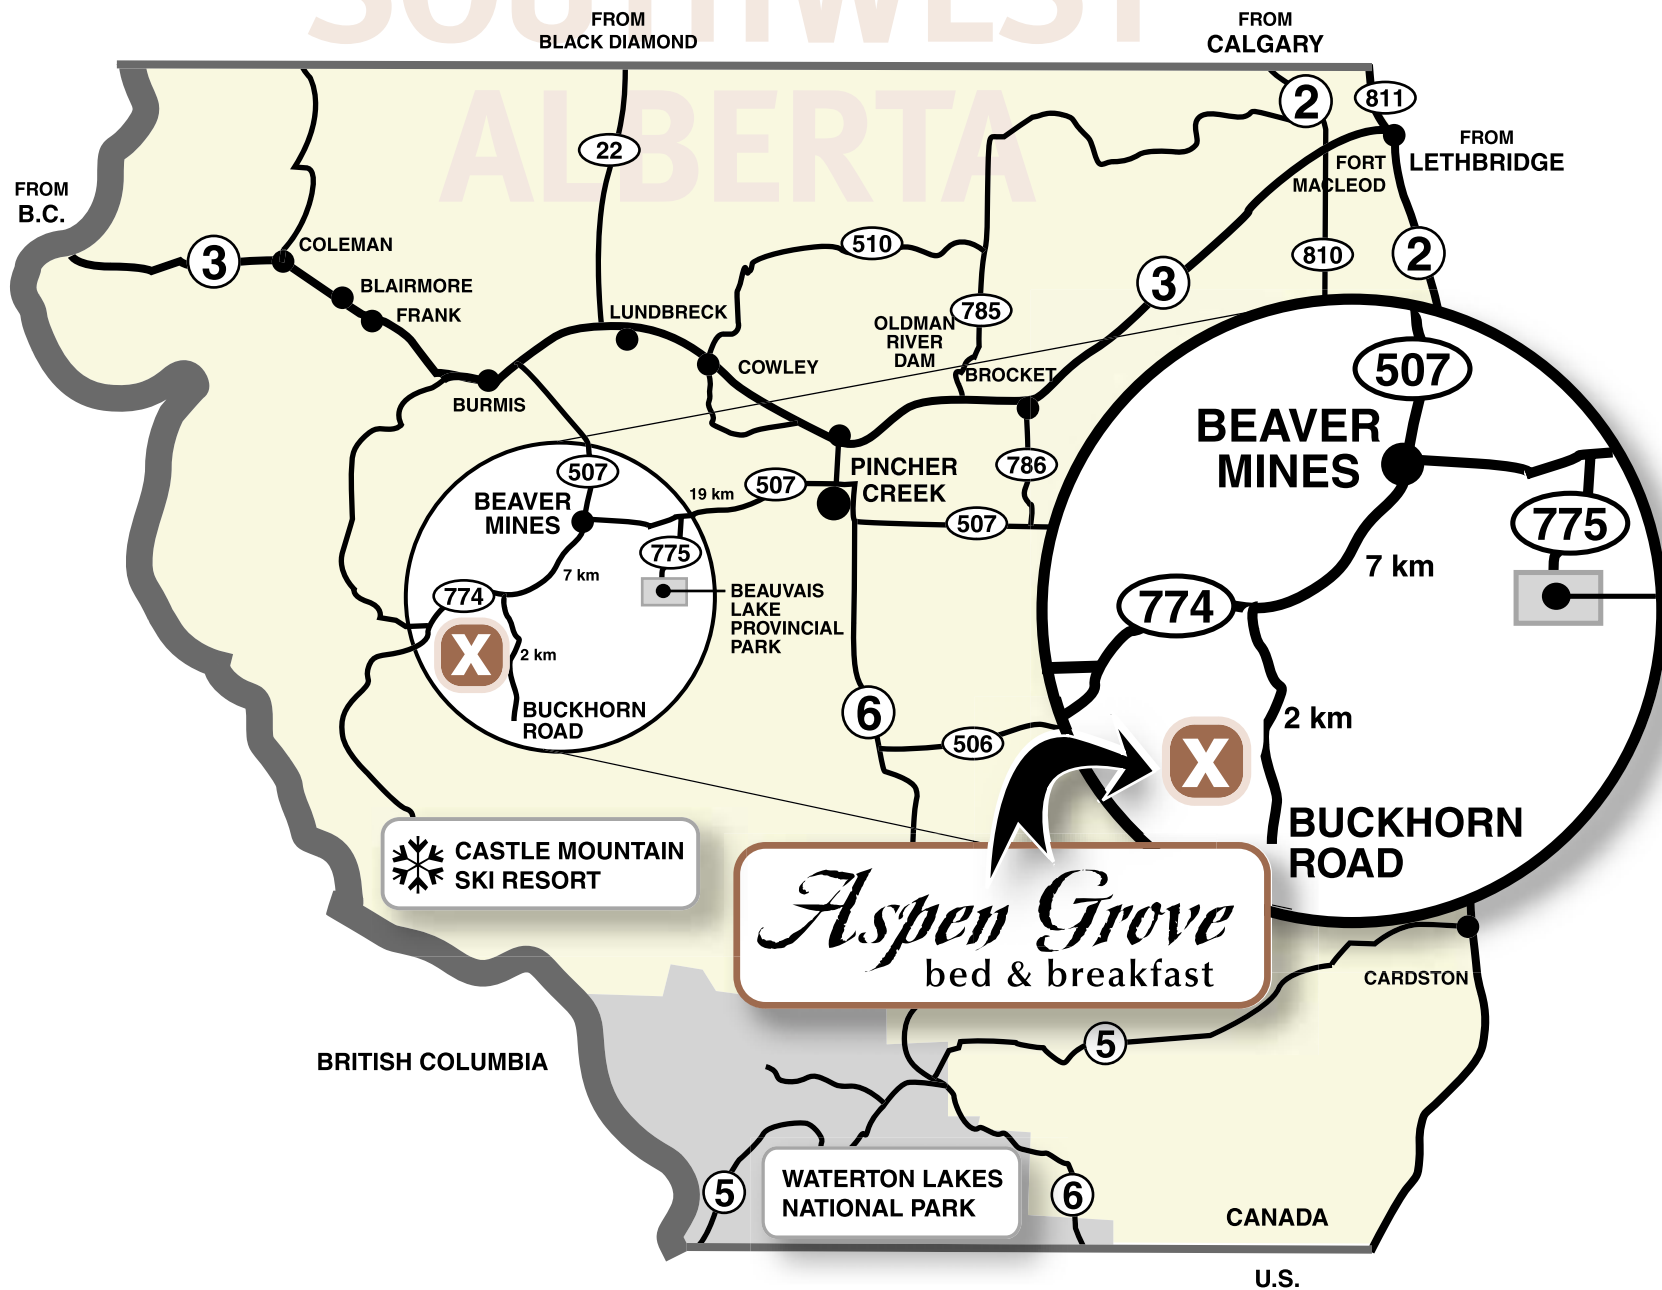

SOUTHWEST ALBERTA

 CASTLE MOUNTAIN
SKI RESORT

Aspen Grove
bed & breakfast

WATERTON LAKES
NATIONAL PARK

CANADA

U.S.